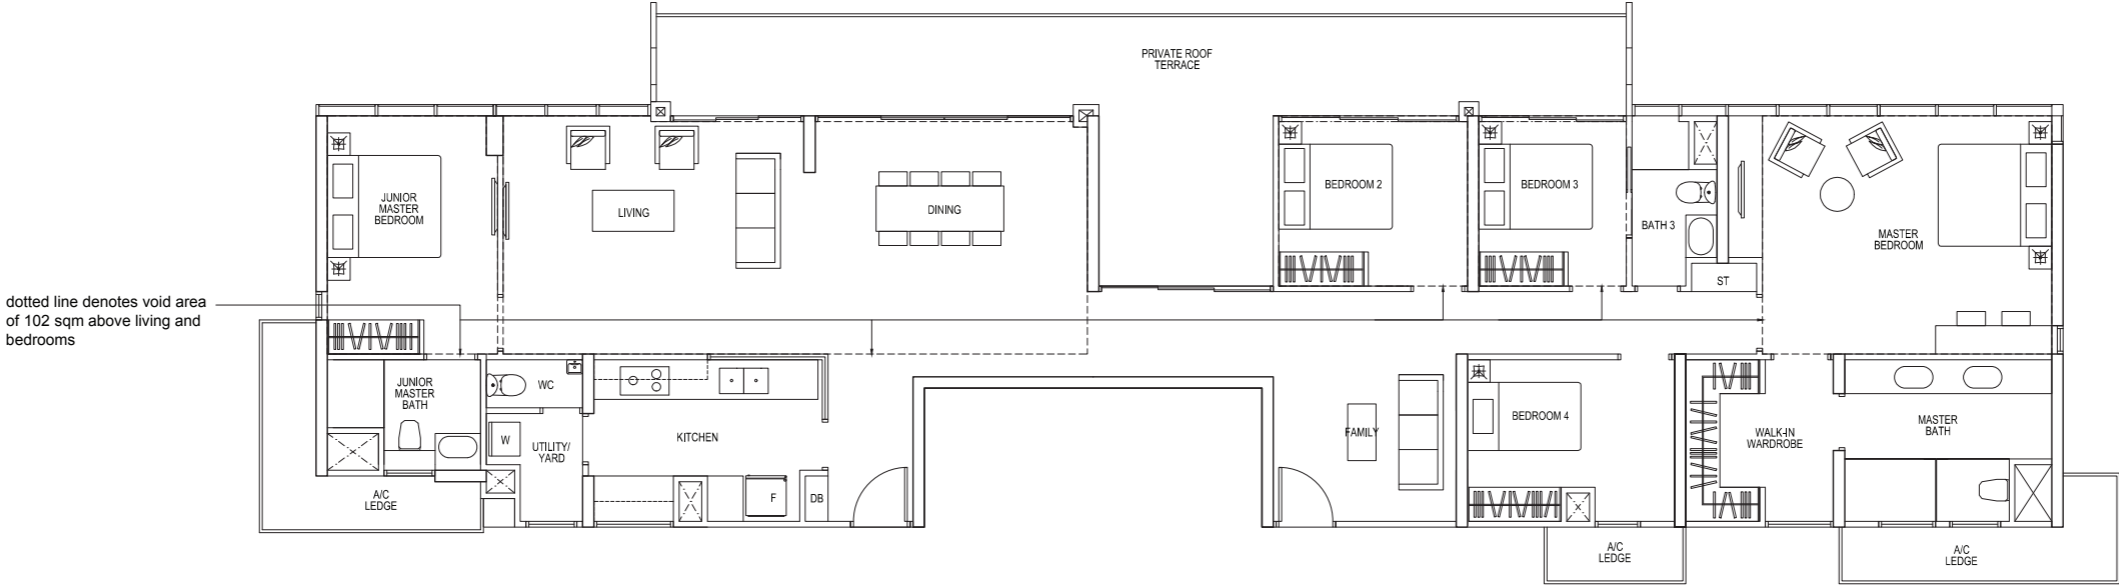

TYPE PH1

5-BEDROOM PENTHOUSE

Total Area = 350 sqm
(Including Void Area of 102 sqm)

#18-08 HIGH CEILING

#18-12 HIGH CEILING

KEY PLAN